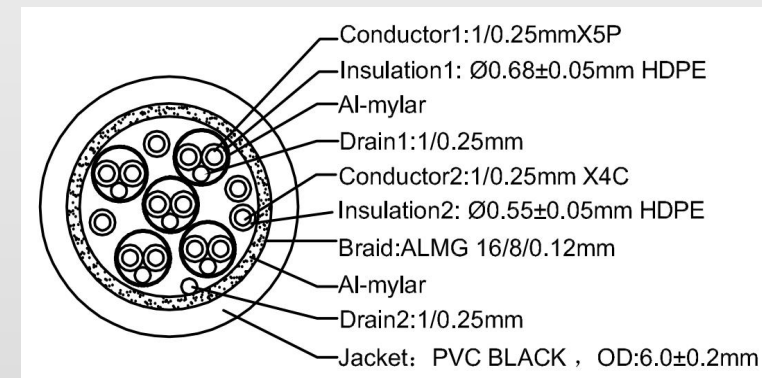

SUPPORT

DETAILS